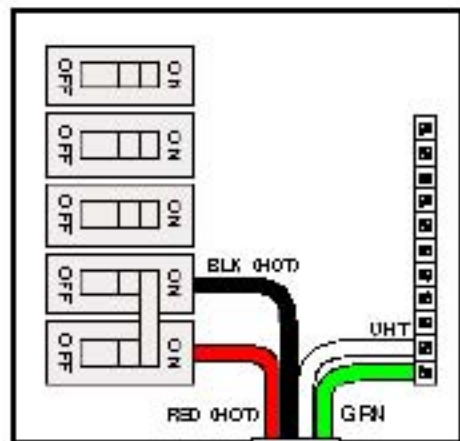

## G.F.C.I Breaker Box

### Wire Key

- Green (Ground)
- Red (Hot)
- Black (Hot)
- White (Neutral)

### House Breaker Box

### Spa System Box

Neutral Wire from house TO Neutral Bar  
 Pigtail from GFCI TO Neutral Bar  
 Neutral Wire from back of GFCI TO Spa