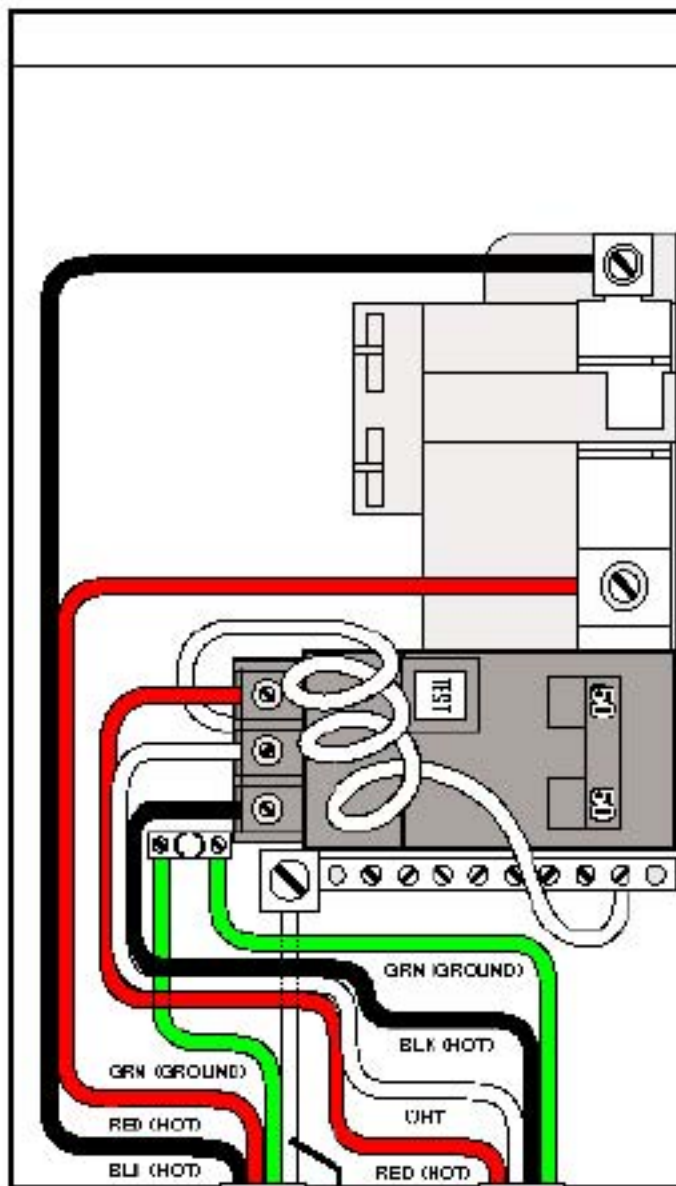

## G.F.C.I Breaker Box

### Wire Key

- Green (Ground)
- Red (Hot)
- Black (Hot)
- White (Neutral)

### House Breaker Box

### Spa System Box

Neutral Wire from house TO Neutral Bar  
 Pigtail from GFCI TO Neutral Bar  
 Neutral Wire from back of GFCI TO Spa