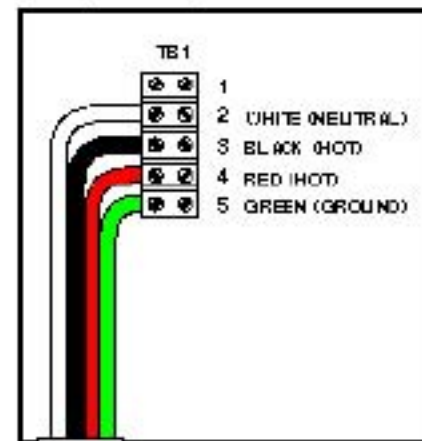

## G.F.C.I Breaker Box

### Wire Key

- Green (Ground)
- Red (Hot)
- Black (Hot)
- White (Neutral)

### House Breaker Box

### Spa System Box

Neutral Wire from house TO Neutral Bar  
 Pigtail from GFCI TO Neutral Bar  
 Neutral Wire from back of GFCI TO Spa